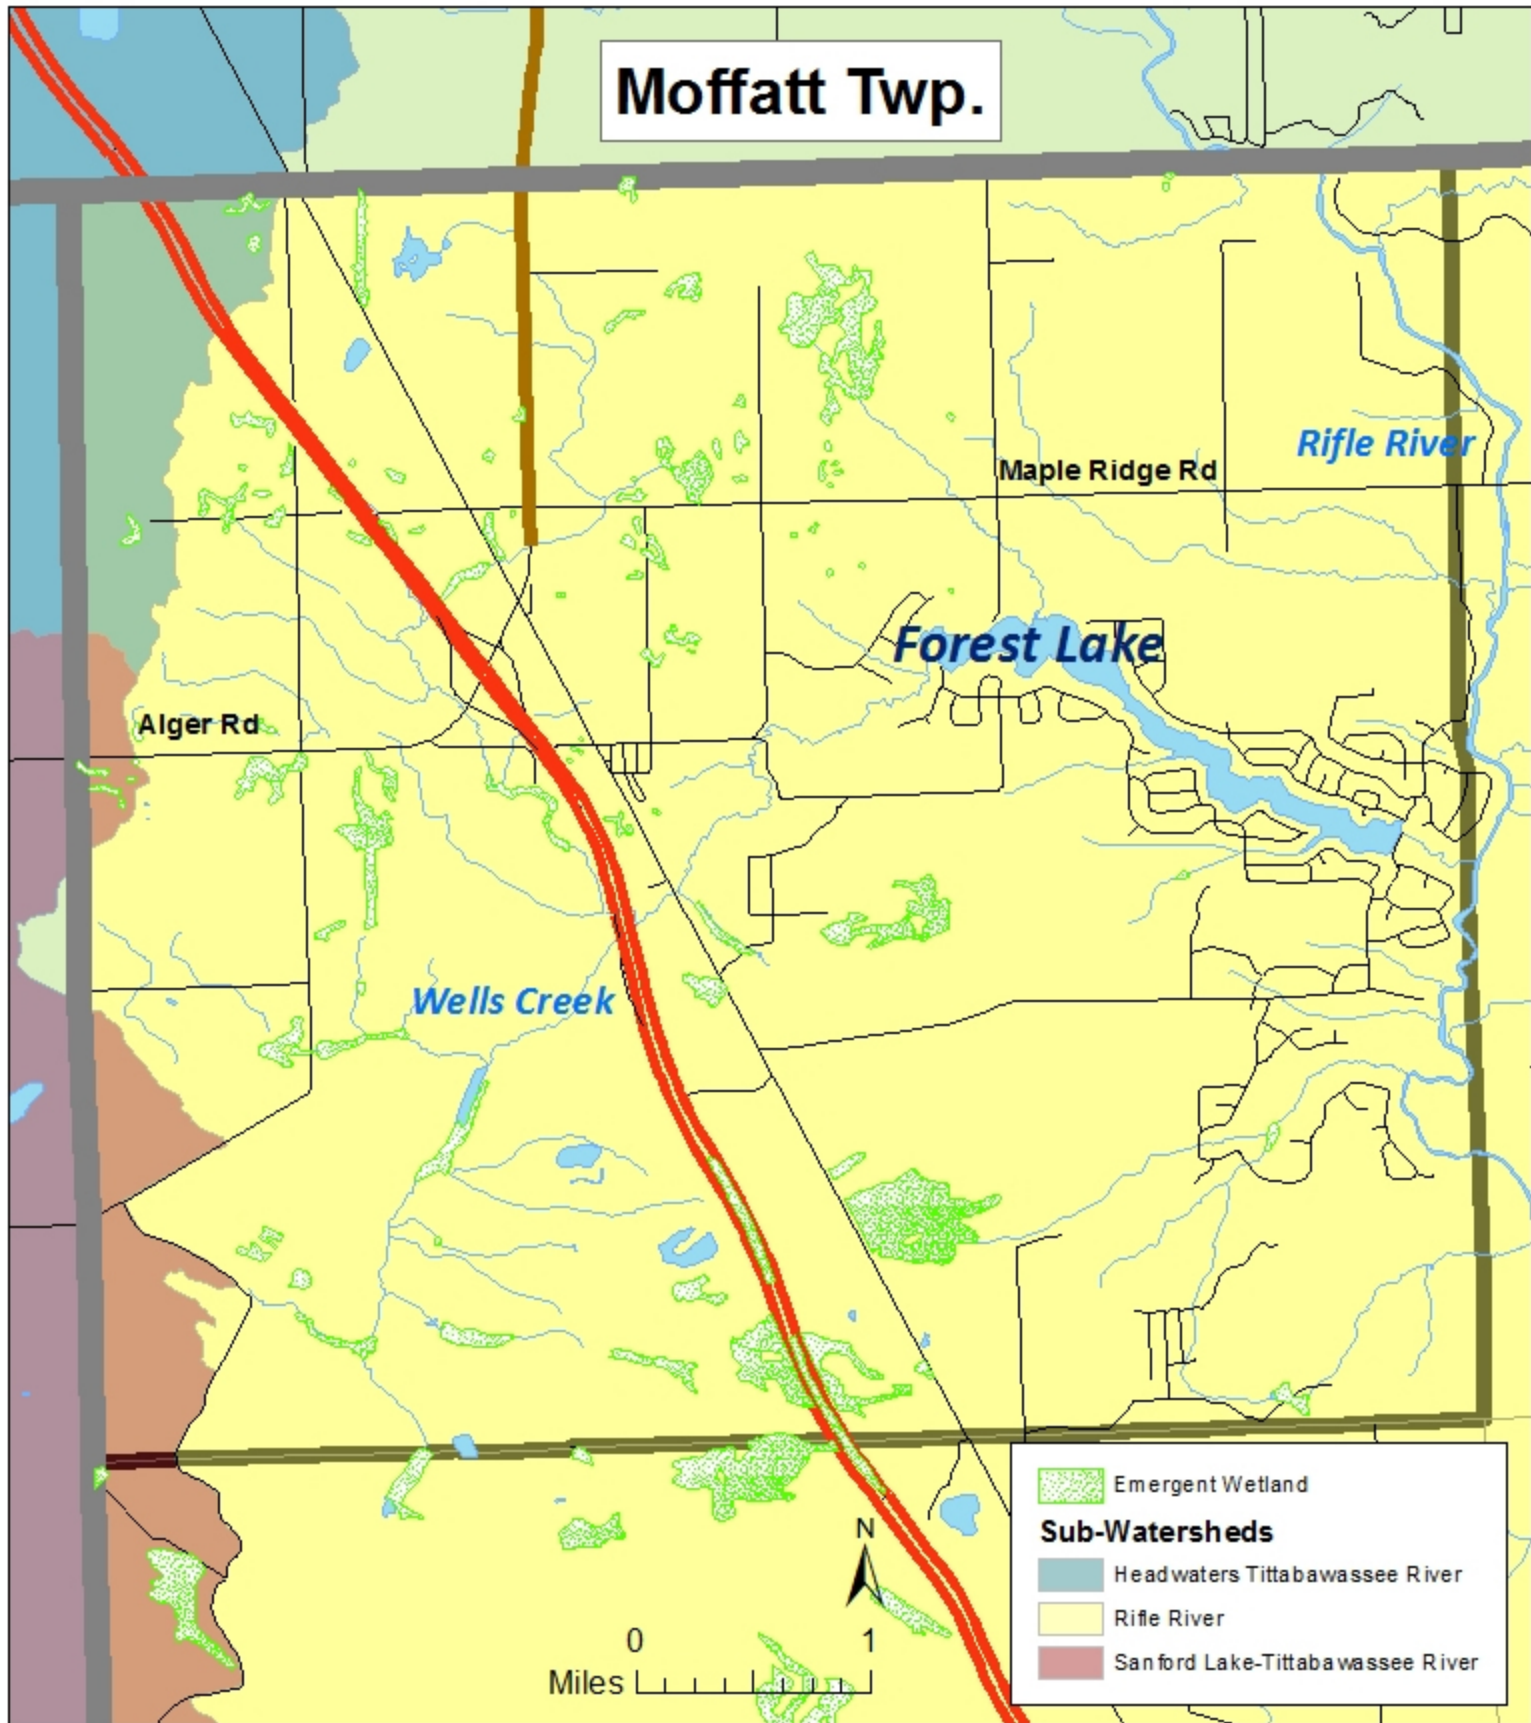

Moffatt Twp.

Alger Rd

Maple Ridge Rd

Rifle River

Forest Lake

Wells Creek

- Emergent Wetland
- Sub-Watersheds**
 - Head waters Tittabawassee River
 - Rifle River
 - Sanford Lake-Tittabawassee River

0 1
Miles